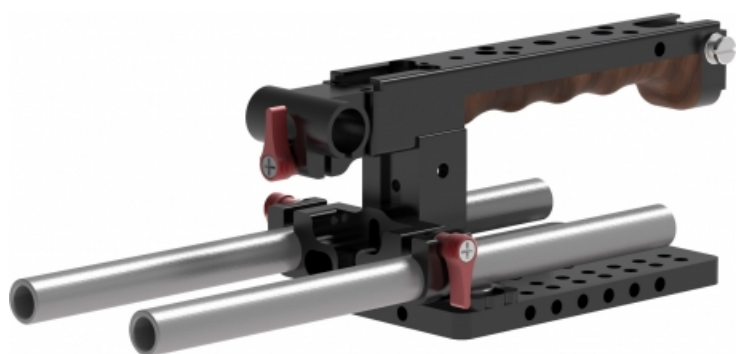

Top handgrip kit for Sony PXW-FS7 including cheese plate MKII, top rails & viewfinder adapter

Description brève du produit :

This Top handgrip system has the following features: , , Adjustable and reversible handgrip position, , Wooden inlay for extra comfort, , Multiple hot-shoe attachments, , Height adjustable 15mm top rails, , Cheese plate MKII, , Detachable 15mm viewfinder bracket, , This set now includes 2 strap pins for attaching a carrying strap.

Codes produits :

Référence 0350-1161

EAN13 : -

CUP : -

Description du produit :

This Top handgrip system has the following features: , , Adjustable and reversible handgrip position, , Wooden inlay for extra comfort, , Multiple hot-shoe attachments, , Height adjustable 15mm top rails, , Cheese plate MKII, , Detachable 15mm viewfinder bracket, , This set now includes 2 strap pins for attaching a carrying strap.