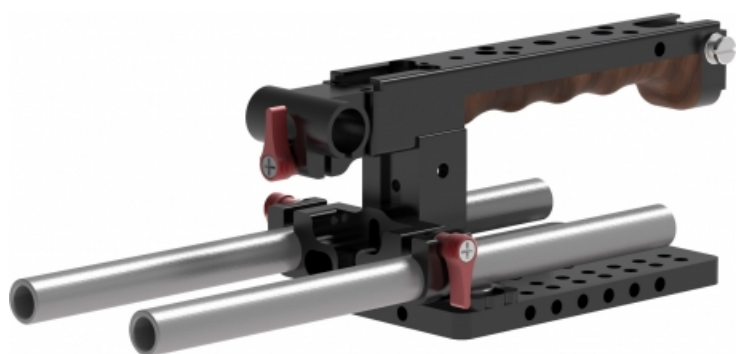

# Top handgrip kit for Sony PXW-FS7 including cheese plate MKII, top rails & viewfinder adapter

## Description brève du produit :

This Top handgrip system has the following features: , , Adjustable and reversible handgrip position, , Wooden inlay for extra comfort, , Multiple hot-shoe attachments, , Height adjustable 15mm top rails, , Cheese plate MKII, , Detachable 15mm viewfinder bracket, , This set now includes 2 strap pins for attaching a carrying strap.

## Description du produit :

This Top handgrip system has the following features: , , Adjustable and reversible handgrip position, , Wooden inlay for extra comfort, , Multiple hot-shoe attachments, , Height adjustable 15mm top rails, , Cheese plate MKII, , Detachable 15mm viewfinder bracket, , This set now includes 2 strap pins for attaching a carrying strap.