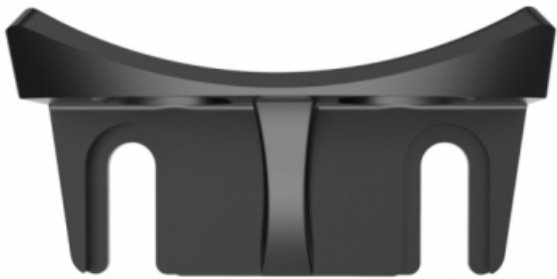

## Description brève du produit :

This product is attached to the cage and to the Sigma MC-21 Adapter.

8Sinn Panasonic S1 / S1R / S1H Cage has dedicated openings prepared to place the support on the cage

Product's function is to support the Sigma MC-21 Adapter.