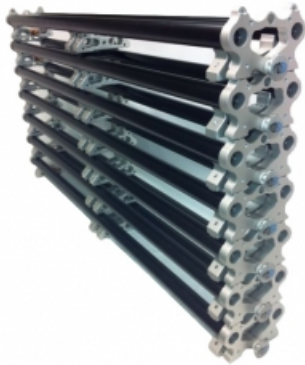

Tango Track

**Description brève du produit :**

The Tango Track comes in different lengths (1.00m, 1.20m and 1.50m) for the professional camera track – slider system Tango Roller by Prosup Professional Camera Support

Codes produits :

Référence PS351-10

EAN13 : -

CUP : -

Description du produit :

The Tango track comes in different lengths. Tango Track 1.00m – Article number 351-10 Tango Track 1.20m – Article number 351-12 Tango Track 1.50m – Article number 351-15 Camera slider – Tango Track by Prosup Professional Camera Support