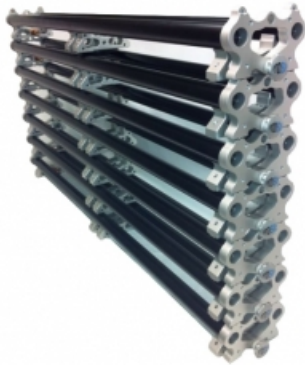

Tango Track

**Description brève du produit :**

The Tango Track comes in different lengths (1.00m, 1.20m and 1.50m) for the professional camera track – slider system Tango Roller by Prosup Professional Camera Support

Codes produits :

Référence PS351-12

EAN13 : -

CUP : -

Description du produit :

The Tango track comes in different lengths. Tango Track 1.00m – Article number 351-10 Tango Track 1.20m – Article number 351-12 Tango Track 1.50m – Article number 351-15 Camera slider – Tango Track by Prosup Professional Camera Support