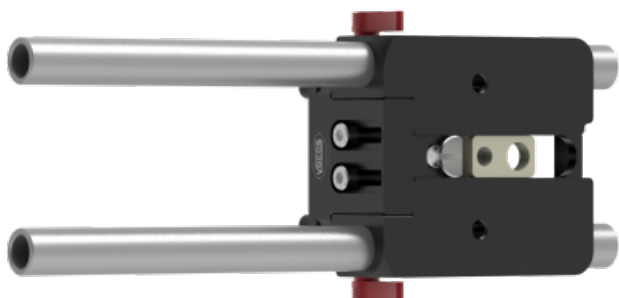

# Vocas Support rods 15mm type Q

## Description brève du produit :

Ce support disposant de 2 rods 15mm et d'une fixation 1/4 est spécialement conçu pour accessoriser les boitiers reflex et boitiers hybrides

## Description du produit :

15 mm Pro rail support type Q, specifically designed for DSLR and compact cameras with a central 1/4" thread hole.

This light weight and compact rail support is height adjustable, providing compatibility with any DSLR camera.

Two pins at the front of the rail support prevent the camera from twisting.