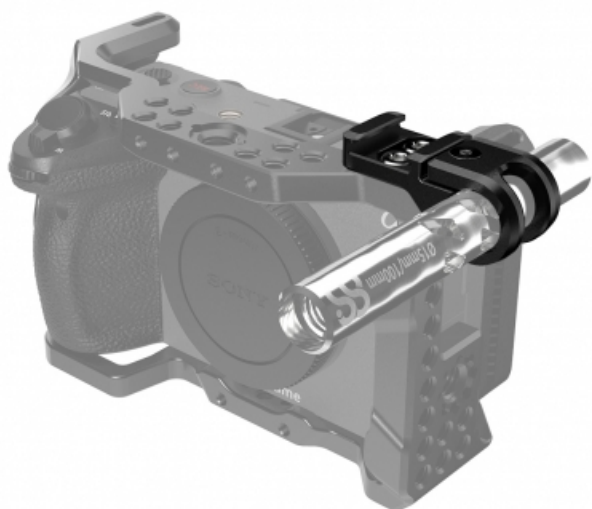

8Sinn Adaptateur pour barre 15mm avec griffe flash pour cage Sony FX3

Description brève du produit :

Adaptateur pour barre 15mm avec griffe flash pour cage Sony FX3

Points clés:

- Rail standard 15mm
- Griffe Flash intégré
- Fixation sûre pour éviter tout décalage (2x1/4")
- Fabrication en aluminium
- Léger

Codes produits :

Référence 15MM-SRCCS

EAN13 : 5903089532682

CUP : -

Description du produit :

8SINN 15MM ROD CLAMP COLD SHOE MOUNT

Every detail of 8Sinn products is created with passion and our Customers in mind. Unique and functional design fits with your Setup perfectly. Build your Set-Up with endless possibilities and take your skills to the next level with 8Sinn.

8Sinn 15mm Rod Clamp with the Cold Shoe has been designed to support and improve the functions of your FX3 camera. This small product features a rod opening and an integrated cold shoe. Two commonly applied camera standards alongside each other provide a perfect addition to your cage. The 15mm rod clamp can hold a single rod mostly used for follow focus mounting

and the cold shoe for adding shoe compatible accessory.